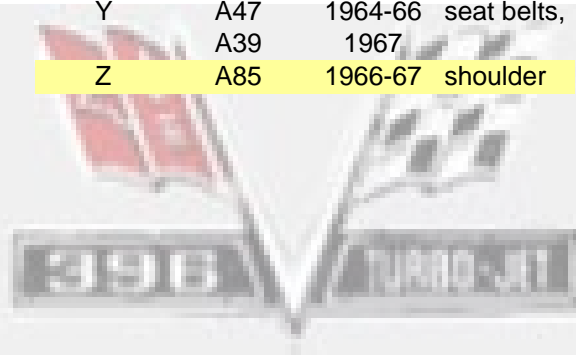

Group 5

Code	RPO	Year(s)	Descriptio
B	V30	1967	bumper
C	?	1967	?
L	?	1965-	?
M	?	1967	seat belts,
O	?	1964-67	exterior
T	?	1967	?
V	A37	1964-	seat belts
W	A49	1964-65	seat belts,
Y	A47	1964-66	seat belts,
	A39	1967	
Z	A85	1966-67	shoulder

chevellebigblock.com